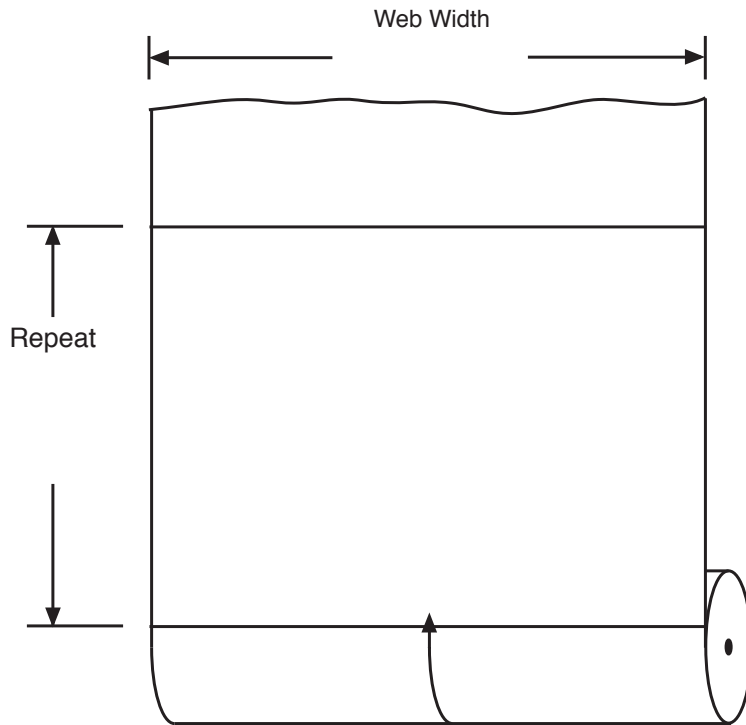

## WEB LAYOUT FOR TWO ROLL APPLICATIONS

### Rewind Chart For Reference

\* Select the Rewind Position below

Web Width: \_\_\_\_\_ Eyespot Height: \_\_\_\_\_

Repeat: \_\_\_\_\_ Eyespot Width: \_\_\_\_\_

Special Instructions:

Eyespot Color: \_\_\_\_\_

Eyespot Location:

• Eyespot on:      Front      Back

• To Edge of Web:

\_\_\_\_\_

• From the Cut Off: \_\_\_\_\_

Item # \_\_\_\_\_

Sales: \_\_\_\_\_ Date: \_\_\_\_\_