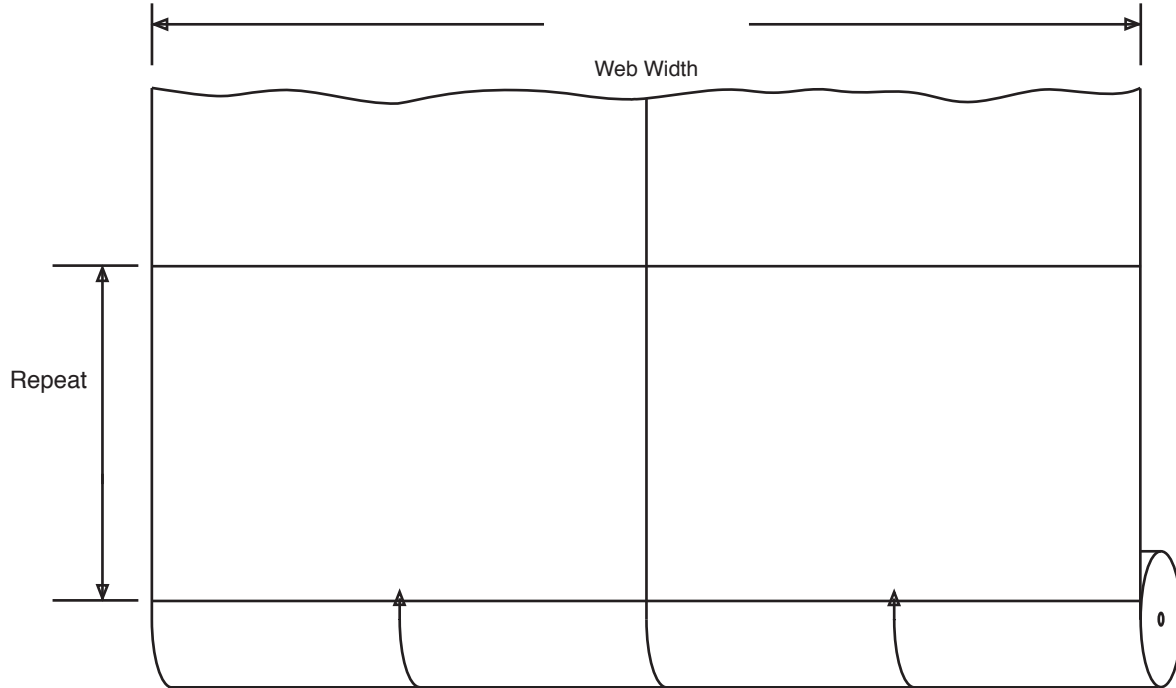

# WEB LAYOUT FOR POUCH FABRICATION MACHINES

## Rewind Chart For Reference

\* Select the Rewind Position below

Web Width: \_\_\_\_\_

Eyespot Height: \_\_\_\_\_

Repeat: \_\_\_\_\_

Eyespot Width: \_\_\_\_\_

Package Width: \_\_\_\_\_

Eyespot Color: \_\_\_\_\_

Special Instructions:

Eyespot Location:

• Eyespot on:      Front      Back

• To Edge of Web:

\_\_\_\_\_

• From the Cut Off: \_\_\_\_\_

Item # \_\_\_\_\_

Sales: \_\_\_\_\_ Date: \_\_\_\_\_